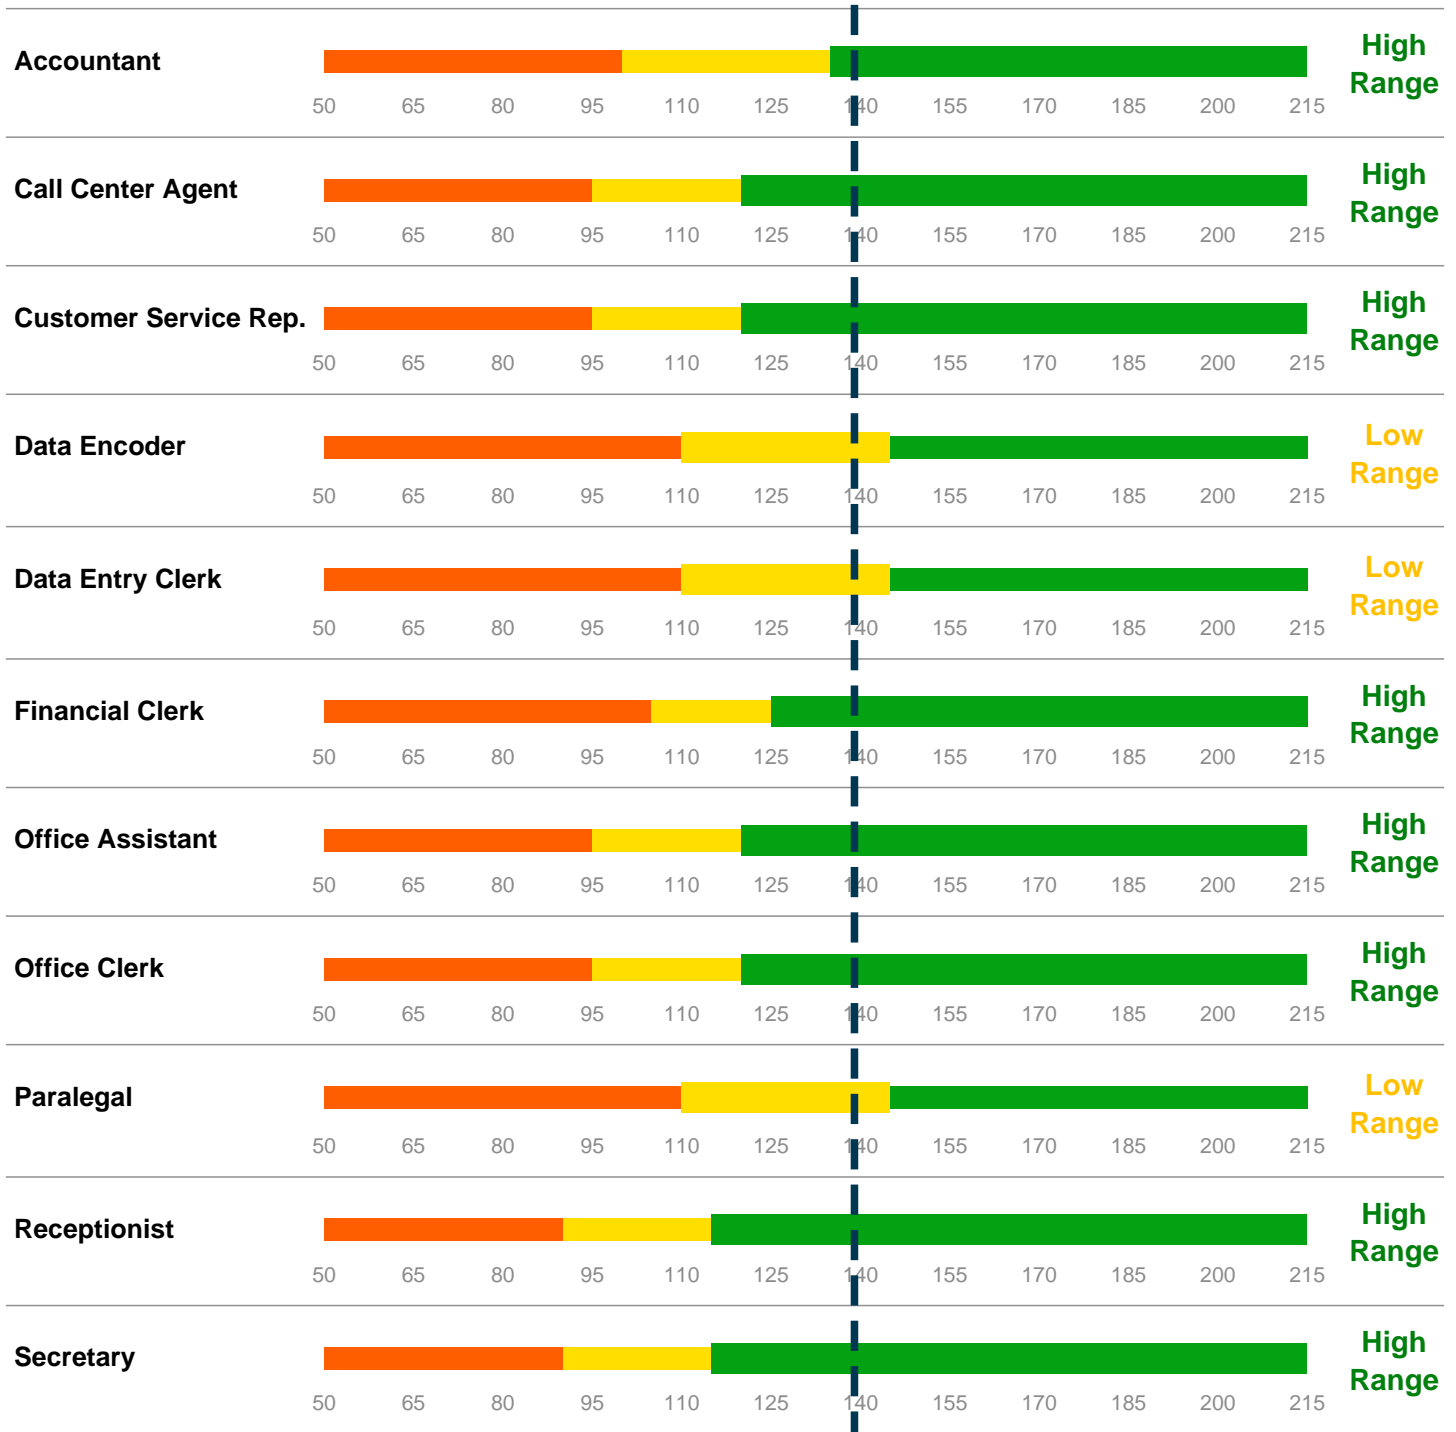

ADVISORY SCORE RANGES

Linda S. 139 CCPM

The score ranges above are guidelines only and should not stand alone in any hiring decision.